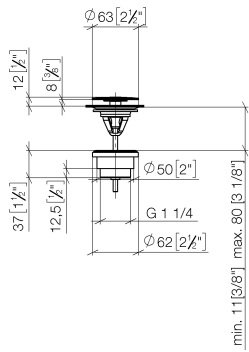

Basin Waste without press-closing 1 1/4" - Chrome

IMO

10 126 970

Fits: IMO, LULU, MADISON, MEM, TARA,
CL.1, LISSÉ, VAIA, META, CYO

	Chrome	10 126 970-00
	Brushed Platinum	10 126 970-06
	Platinum	10 126 970-08
	Durabress (23kt Gold)	10 126 970-09
	Dark Chrome	10 126 970-19
	Light Gold	10 126 970-26
	Brushed Light Gold	10 126 970-27
	Brushed Durabress (23kt Gold)	10 126 970-28
	Matte Black	10 126 970-33
	Brushed Bronze	10 126 970-42
	Brushed Champagne (22kt Gold)	10 126 970-46
	Champagne (22kt Gold)	10 126 970-47
	Brushed Chrome	10 126 970-93
	Brushed Dark Platinum	10 126 970-99

Basin Waste without press-closing 1 1/4" - Chrome

IMO

10 126 970

Only suitable for sinks without an overflow.

10 126 970

mm [inches]

10 126 970

Parts for other finishes can be found here: [Brushed](#)
[Platinum](#)

Spare parts list

No.	Item Number	Name	Quantity used	Delivery time
1	09 31 20 097-00	plug	1	10
2	09 30 30 179 90	screw	1	2
3	09 11 01 038-00	cup	1	10
4	09 14 05 061 90	seal	1	2
5	09 14 03 153 90	seal	1	2
6	09 11 10 156-00	connection	1	-